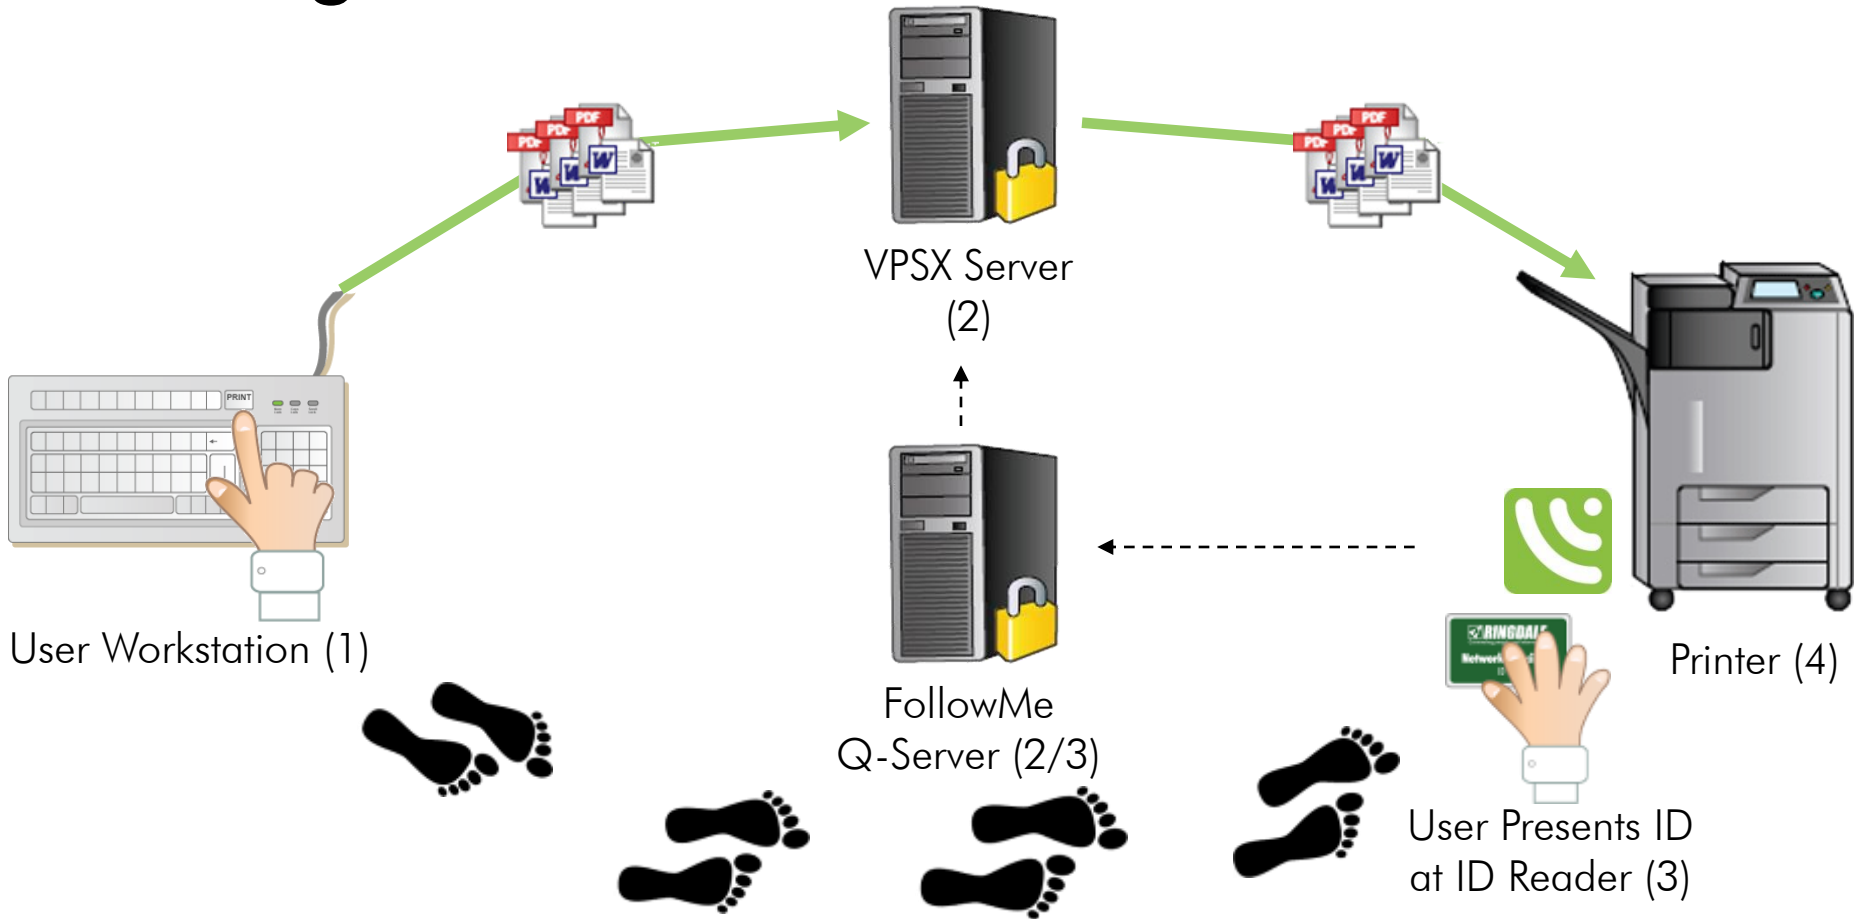

FollowMe[®] & LRS Office and Host Output Management Converge

FollowMe & VPSX

- FollowMe
 - Office Printing
 - Accounting
 - Authentication (Single Sign On)
 - Copying Control (analogue/digital)
 - Embedded Control
- VPSX
 - Host Printing
 - Accounting
 - Managed Printing Output

Solution Workflow

Printing with FollowMe and VPSX

Users print from their workstation (1), into their personal print queue on the VPSX Server (2), where their documents are held awaiting their release. Users then simply walk to their choice of printer or MFP where they authenticate themselves via card swipe or PIN (3), and the documents follow them to the device (4).