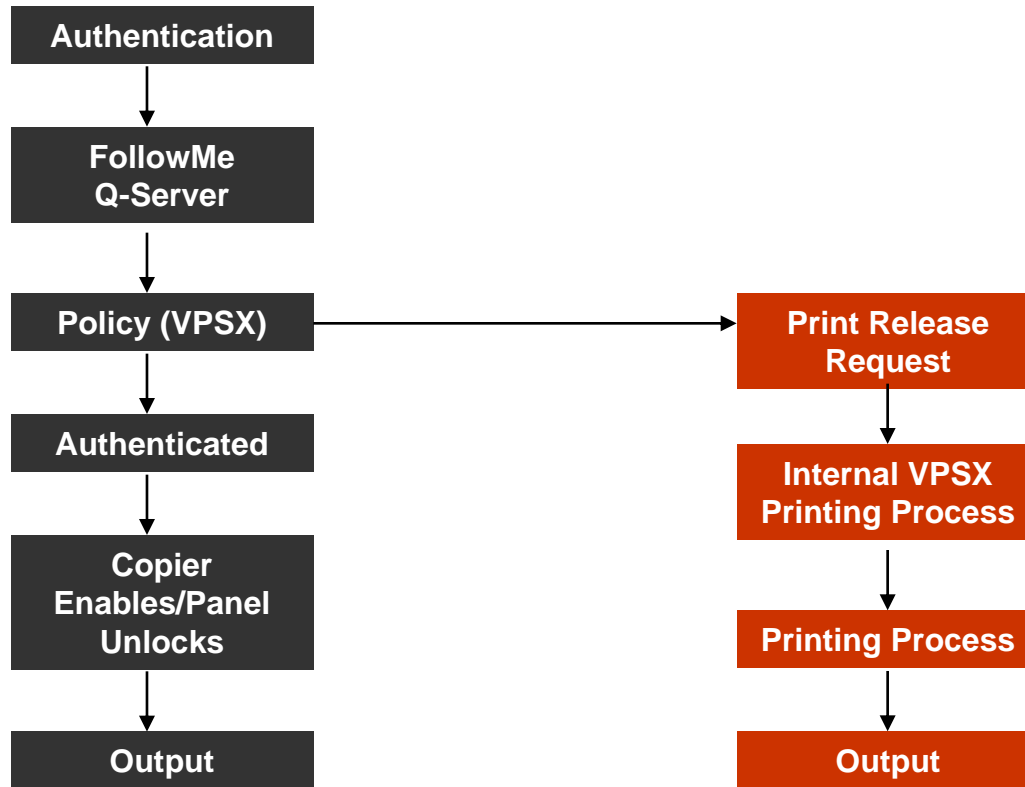

FollowMe[®] & LRS Office and Host Output Management Converge

FollowMe & VPSX

- FollowMe
 - Office Printing
 - Accounting
 - Authentication (Single Sign On)
 - Copying Control (analogue/digital)
 - Embedded Control
- VPSX
 - Host Printing
 - Accounting
 - Managed Printing Output

Solution Workflow

Printing with FollowMe and VPSX

Users print from their workstation (1), into their personal print queue on the VPSX Server (2), where their documents are held awaiting their release. Users then simply walk to their choice of printer or MFP where they authenticate themselves via card swipe or PIN (3), and the documents follow them to the device (4).