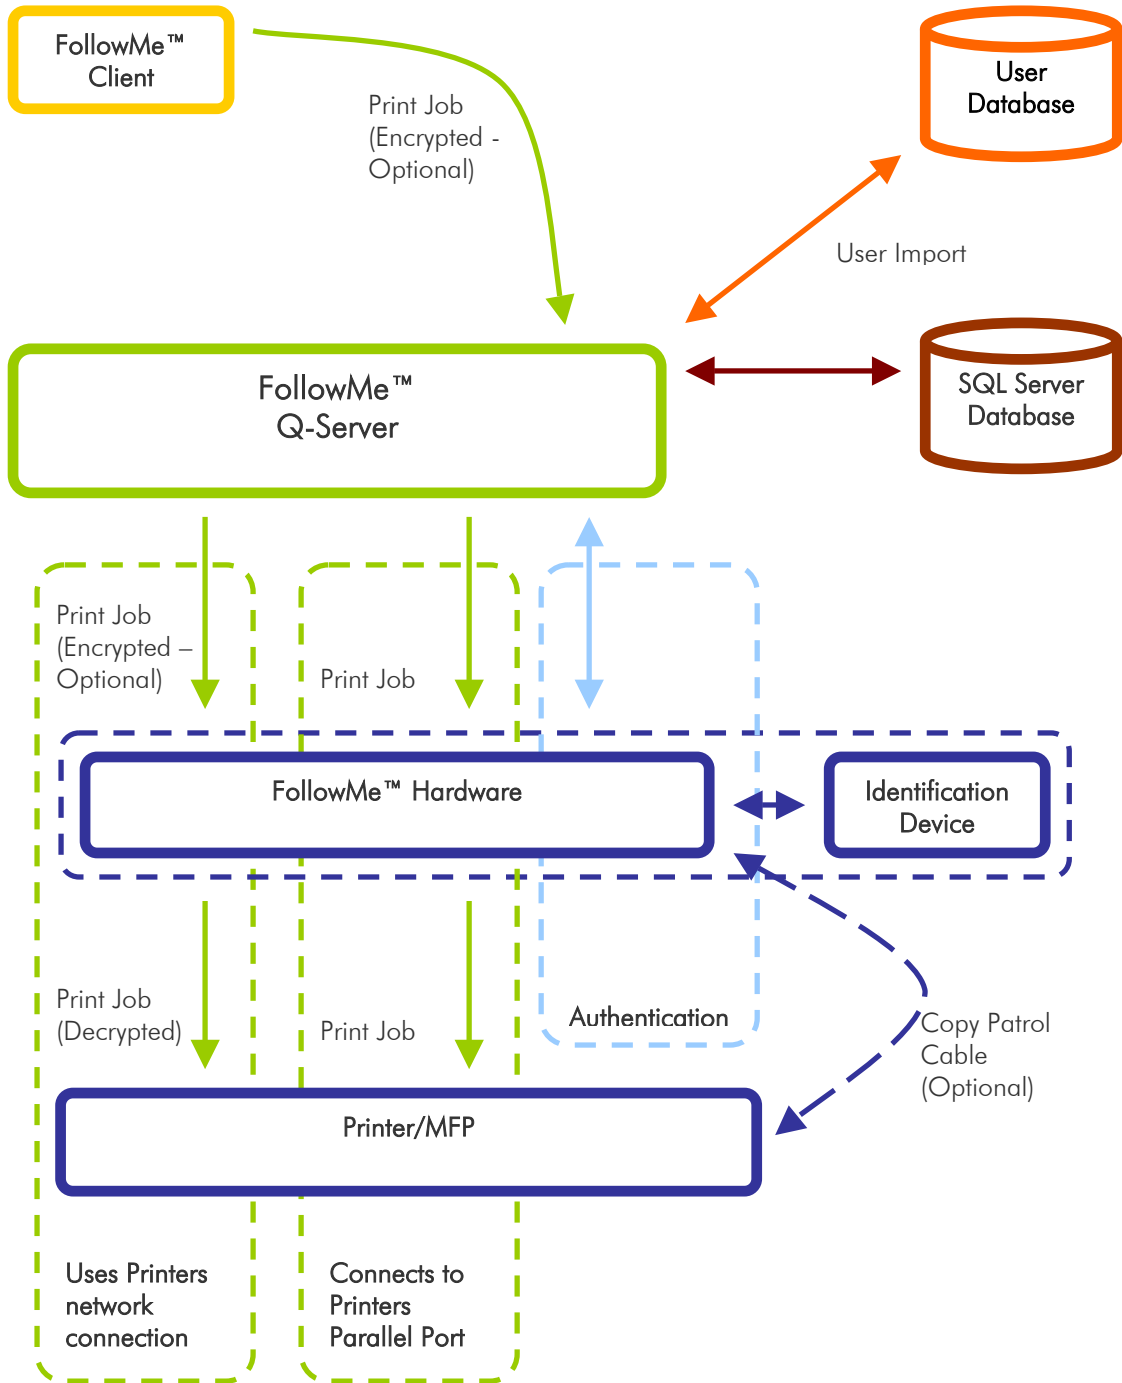

FollowMe™

Example Configurations

Revision	Date
1.0	30/08/2004
1.1	02/09/2004
1.2	26/07/2005

FollowMe Client

Windows Shared Printers

Novell NDPS

LINUX/UNIX

Apple Macintosh