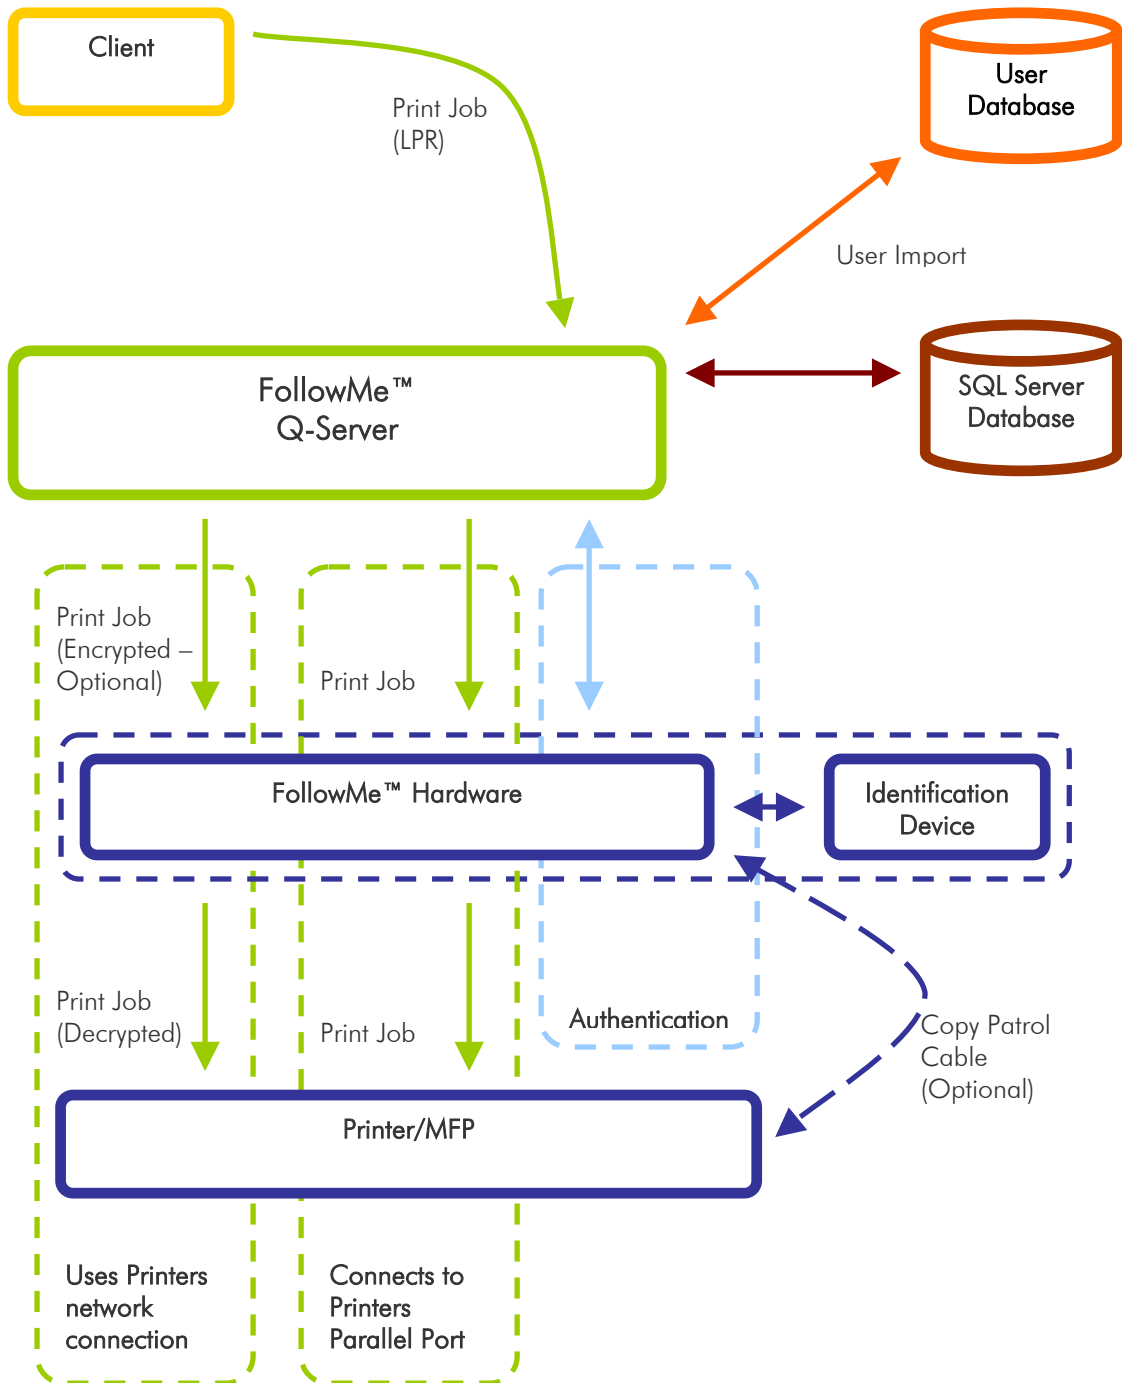

FollowMe™

Example Configurations

Revision	Date
1.0	30/08/2004
1.1	02/09/2004
1.2	26/07/2005

FollowMe Client

Windows Shared Printers

Novell NDPS

LINUX/UNIX

Apple Macintosh