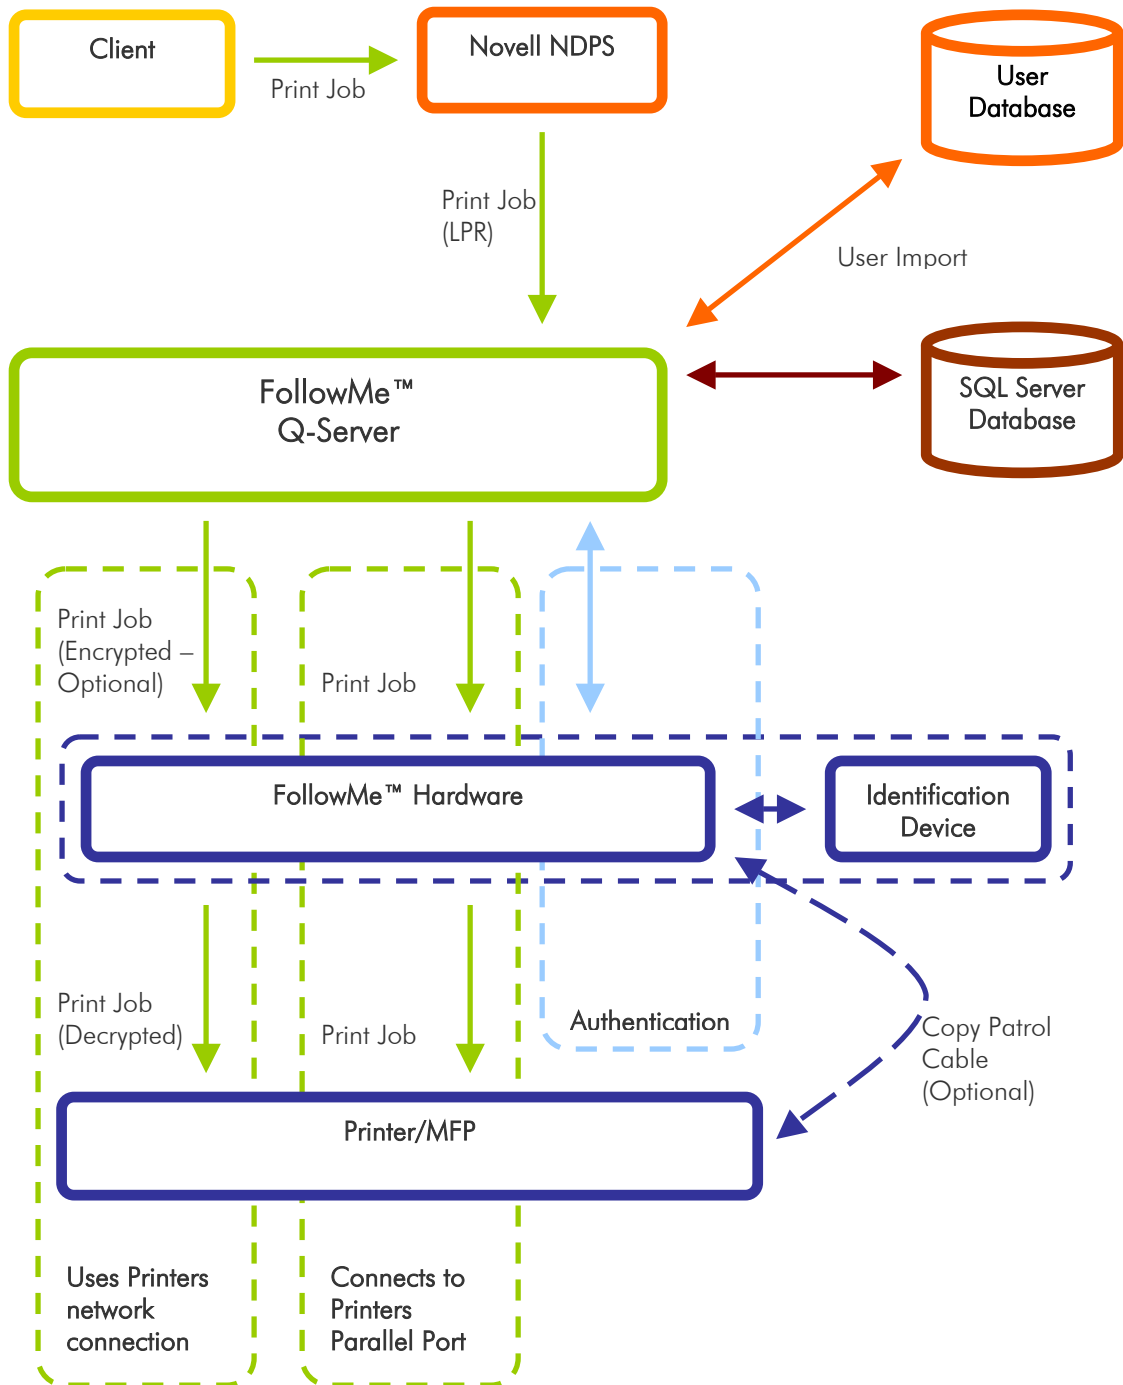

FollowMe™

Example Configurations

Revision	Date
1.0	30/08/2004
1.1	02/09/2004
1.2	26/07/2005

FollowMe Client

Windows Shared Printers

Novell NDPS

LINUX/UNIX

Apple Macintosh