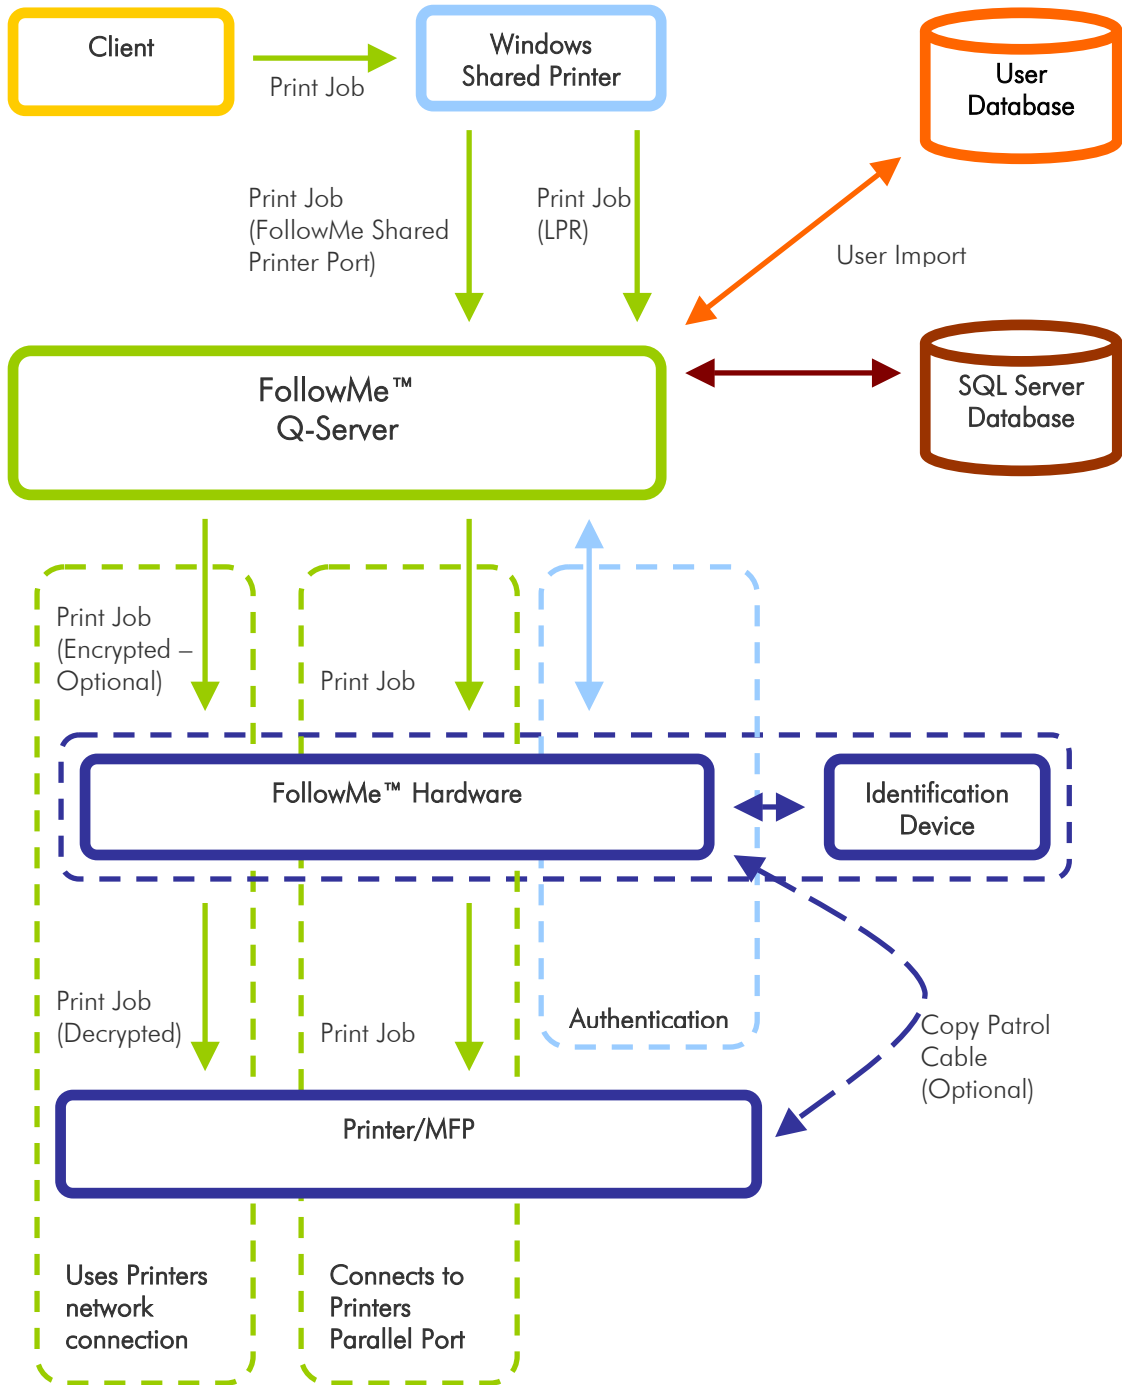

FollowMe™

Example Configurations

Revision	Date
1.0	30/08/2004
1.1	02/09/2004
1.2	26/07/2005

FollowMe Client

Windows Shared Printers

Novell NDPS

LINUX/UNIX

Apple Macintosh